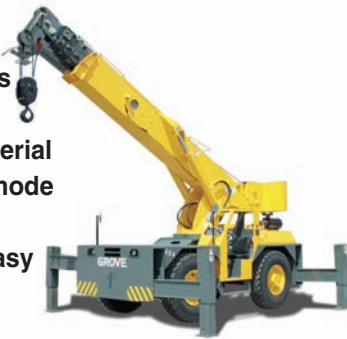

Industrial Cranes

Model				
YB4409	8.5 tons (8 mt)	5 tons (4.5 mt)	21/31 ft. (6/9.5 m)	6 ft. (1.8 m)
YB4409XL	8.5 tons (8 mt)	5 tons (4.5 mt)	30/40 ft. (9/12 m)	6 ft. (1.8 m)
YB4411	10.5 tons (10 mt)	5.75 tons (5.2 mt)	33 ft (10 m)	12/18 ft. (3/5 m)
YB5515	15 tons (13.6 mt)	8.5 tons (7.7 mt)	41 ft. (12 m)	15 ft (4.5 m)
YB5518	18 tons (16 mt)	8 tons (7.2 mt)	54 ft (16 m)	15 ft (4.5 m)
YB7722/XL	22 tons (18 mt)	15 tons (13.6 mt)	43/67 ft (13/20 m)	17 ft (5 m)

Grove's industrial models, YardBoss are perfect for plant maintenance and material handling jobs. Multi-mode steering and tight dimensions deliver easy maneuverability.